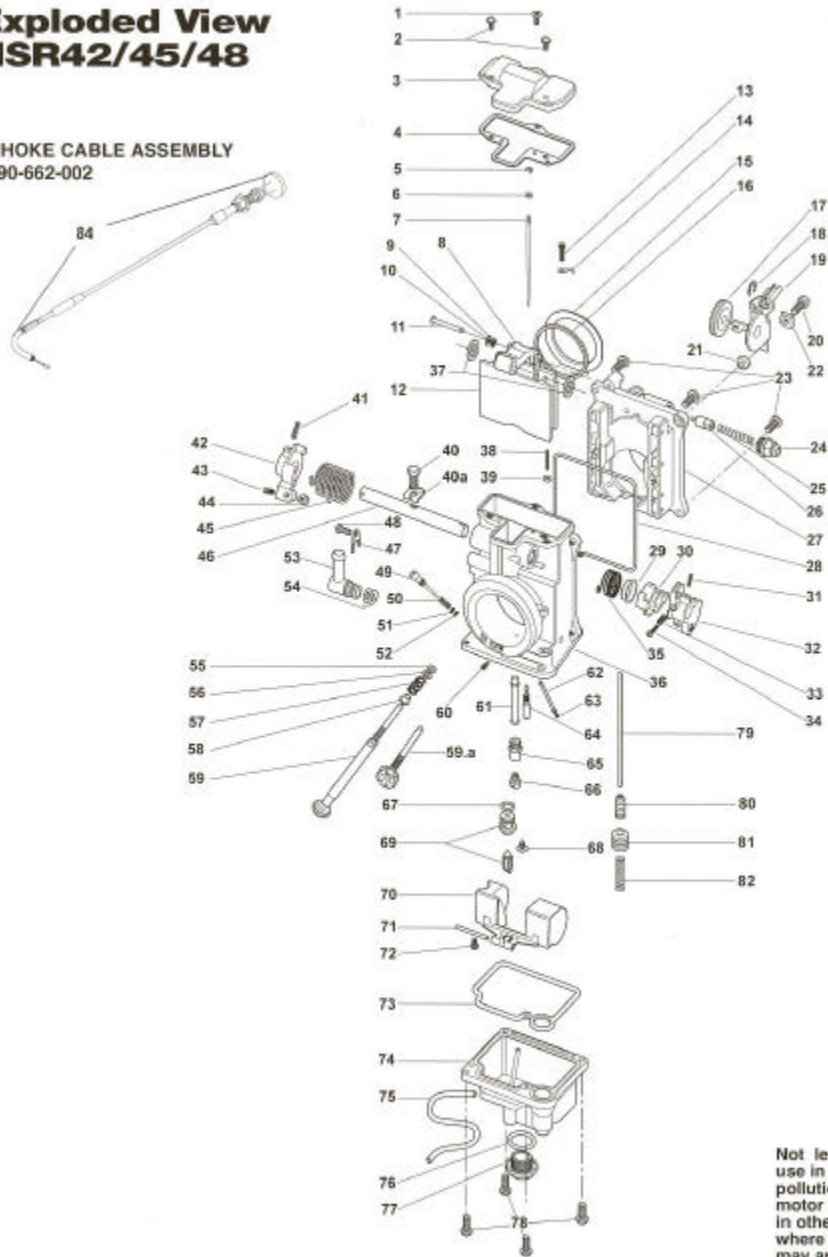

51.	VM12/205	Washer, Pilot Air
52.	N133.037	O-Ring, Pilot Air
53.	TM40/27	Fuel Joint
54.	KV10	O-Ring, Fuel Joint
55.	B30/398	Packing, Idle Adjuster
56.	VM22/138	Washer, Idle Adjuster
57.	730-09018	Spring, Idle Adjuster
58.	925-15001	Ring, Idle Adjuster
59.	TM42/32	Idle Adjuster (Long)
59a.	990-605-065	Idle Adjuster (Short)
60.	BS30/97-00	Air Jet (Blank)
61.	784-430000-Y-6	Needle Jet (723)
62.	TM42/11-70	Nozzle, Accel, Pump
63.	N124.063	O-Ring, A/P
64.	VM28/486-25	Pilot Jet (Sportster - 20)
65.	TM42/12	Extender, Main Jet (42/45)
65a.	TM42/12-1A	Extender, Main Jet (48)
66.	N100.604-160	Main Jet (45-175, 48-190)
67.	616-33003	O-Ring N.V.
68.	VM13/216	Screw, N.V. Retainer
69.	786-27001-4.2	Needle Valve Assy (42/45)
69a.	786-27002-1A-4.5	Needle Valve Assy (48)
70.	859-32027	Float Assy
71.	BV26/22	Pin, Float
72.	C2-0410	Screw, Float Pin
73.	616-94028	Packing, Float Bowl
74.	TM42/05	Float, Chamber Body
75.	N122.028	Hose, Overflow
76.	VM28/254	O-Ring, Drain Plug
77.	TM32/41	Drain plug (42/45)
77a.	TM32/41-1D	Drain plug (48)
78.	C2-0412-B	Screw, Flt Bowl, short
79.	TM36/44-1A	Rod, A/P
80.	TM36/64	Boot, A/P Rod
81.	TM36/60	Plunger, A/P
82.	VM145C13/89	Spring, A/P
83.	N198.063	Rubber Cap, Purge Port
84.	990-862-002	Choke Cable

Alternate Parts

Jet Needles:	HSR42	HSR45	HSR48	
J8-8DDY01-95	J8-8CFY02-95	J8-8CFY15-95	Richer	
J8-8DDY01-96	J8-8CFY02-96	J8-8CFY15-96	Richer	
J8-8DDY01-97	J8-8CFY02-97	J8-8CFY15-97	Std	
J8-8DDY01-98	J8-8CFY02-98	J8-8CFY15-98	Leaner	

Accelerator Pump Nozzles:

TM42/11-70	Std
TM42/11-60	Leaner
TM42/11-50	Leaner

Needle Valve Assemblies:

786-27002-1A-4.5	Std (HSR48)
786-27001-4.2	Std (HSR42/45)
786-27001-3.5	Smaller
786-27001-2.3	Pressure feed only

Rebuild Kit:

HSR42/45:	KHS-016
HSR48:	KHS-031

NOTES:

1. Lined through Part Numbers are not available.
2. Parts in **Bold** are included in Rebuild Kits.

Parts

Exploded View HSR42/45/48

• CHOKE CABLE ASSEMBLY
990-662-002

Not legal for sale or use in California on pollution controlled motor vehicles, or in other states where similar laws may apply.