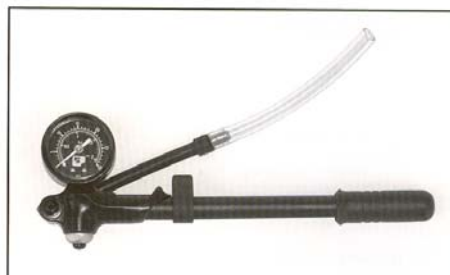

SUPER BN CARB JETTING KIT

- **MK-BN/052**
  JET KIT CONTAINS:
  4 each - 65, 80, 95, 115, gram needles
  4 each - 1.5, 2.0, 2.3, 2.5, needle valves
  6 each - Jet cover screws
  5 each - 67.5 thru 110 low speed jets in increments of 2.5
  5 each - 105 thru 160 high speed jets in increments of 5
  1 - plastic jet box.

JET BOX

- **MK-BN/053**
  36 Compartment
  Plastic Jet Box
- **KHS-024**
  16 Compartment
  Plastic Jet Box

TUNING COMPONENTS FOR SUPER BN

Pilot (slow speed) Jets
N100.606-Sizes 50 through 150 in increments of 2.5.

Main (high speed) Jets
N102.221-Sizes 50 through 200 in increments of 2.5.

Needle Valve Assembly (solid needle, Viton)
786-35015-Sizes 1.5, 2.0, 2.3 and 2.5.

Needle Valve Arm Springs are available in different spring rates to vary your pop-off pressure.

Part Number	Rate	Color
730-03030	65 grams	Shiny Silver
730-03033	80 grams	Black
730-03027-T	95 grams	Dull Silver
730-03027	115 grams	Gold